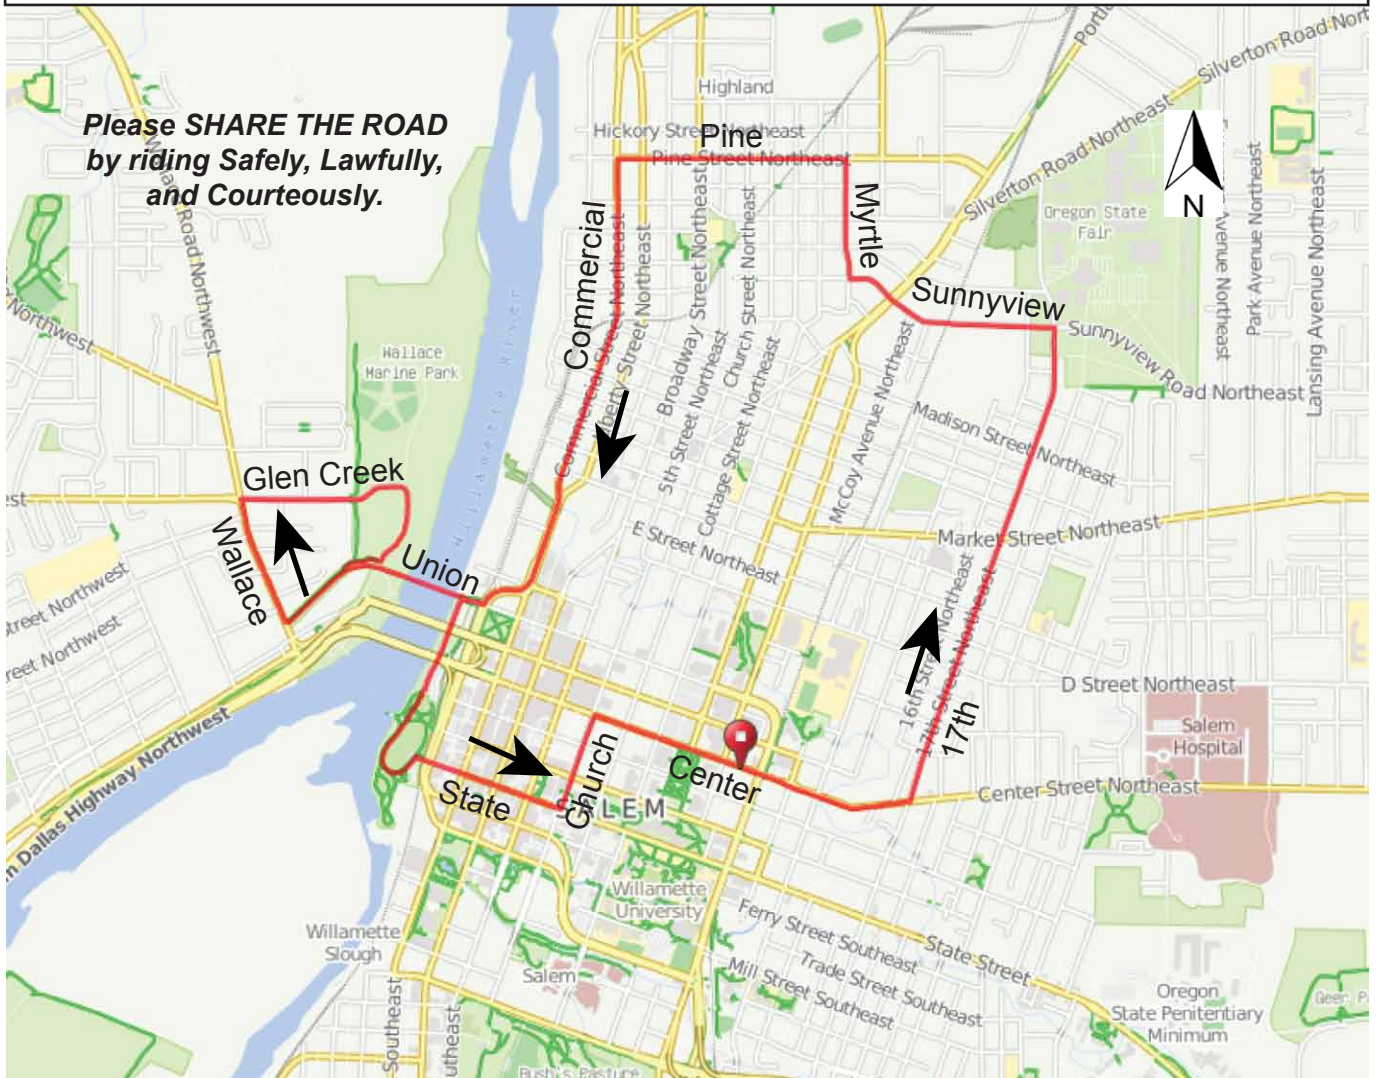

# Ride of Silence

Distance: 8 miles  
 Climbing: 140 feet (A)  
 Map: 94251

**Please SHARE THE ROAD  
 by riding Safely, Lawfully,  
 and Courteously.**

0.0	Start of route
0.1	L on Center St
0.4	L on 17th St
1.7	L on Sunnyview Rd/Academy St
2.2	R on Myrtle Ave
2.5	L on Pine St
3.1	L on Commercial St
4.3	BR on Front St
4.3	R on Union St & Union St Railroad Bridge
4.8	R on Wallace Rd
5.2	R on Glen Creek Rd
5.6	R on bike path
5.8	R on bike path
5.9	L onto Union St Railroad Bridge
6.2	R on Water St
6.4	BR onto path
6.6	BL on path
6.8	L through parking lot toward State St
6.8	Straight on State St
7.1	L on Church St
7.4	R on Center St
7.8	End of route

2000 ft

© OpenStreetMap, ridewithgps.com